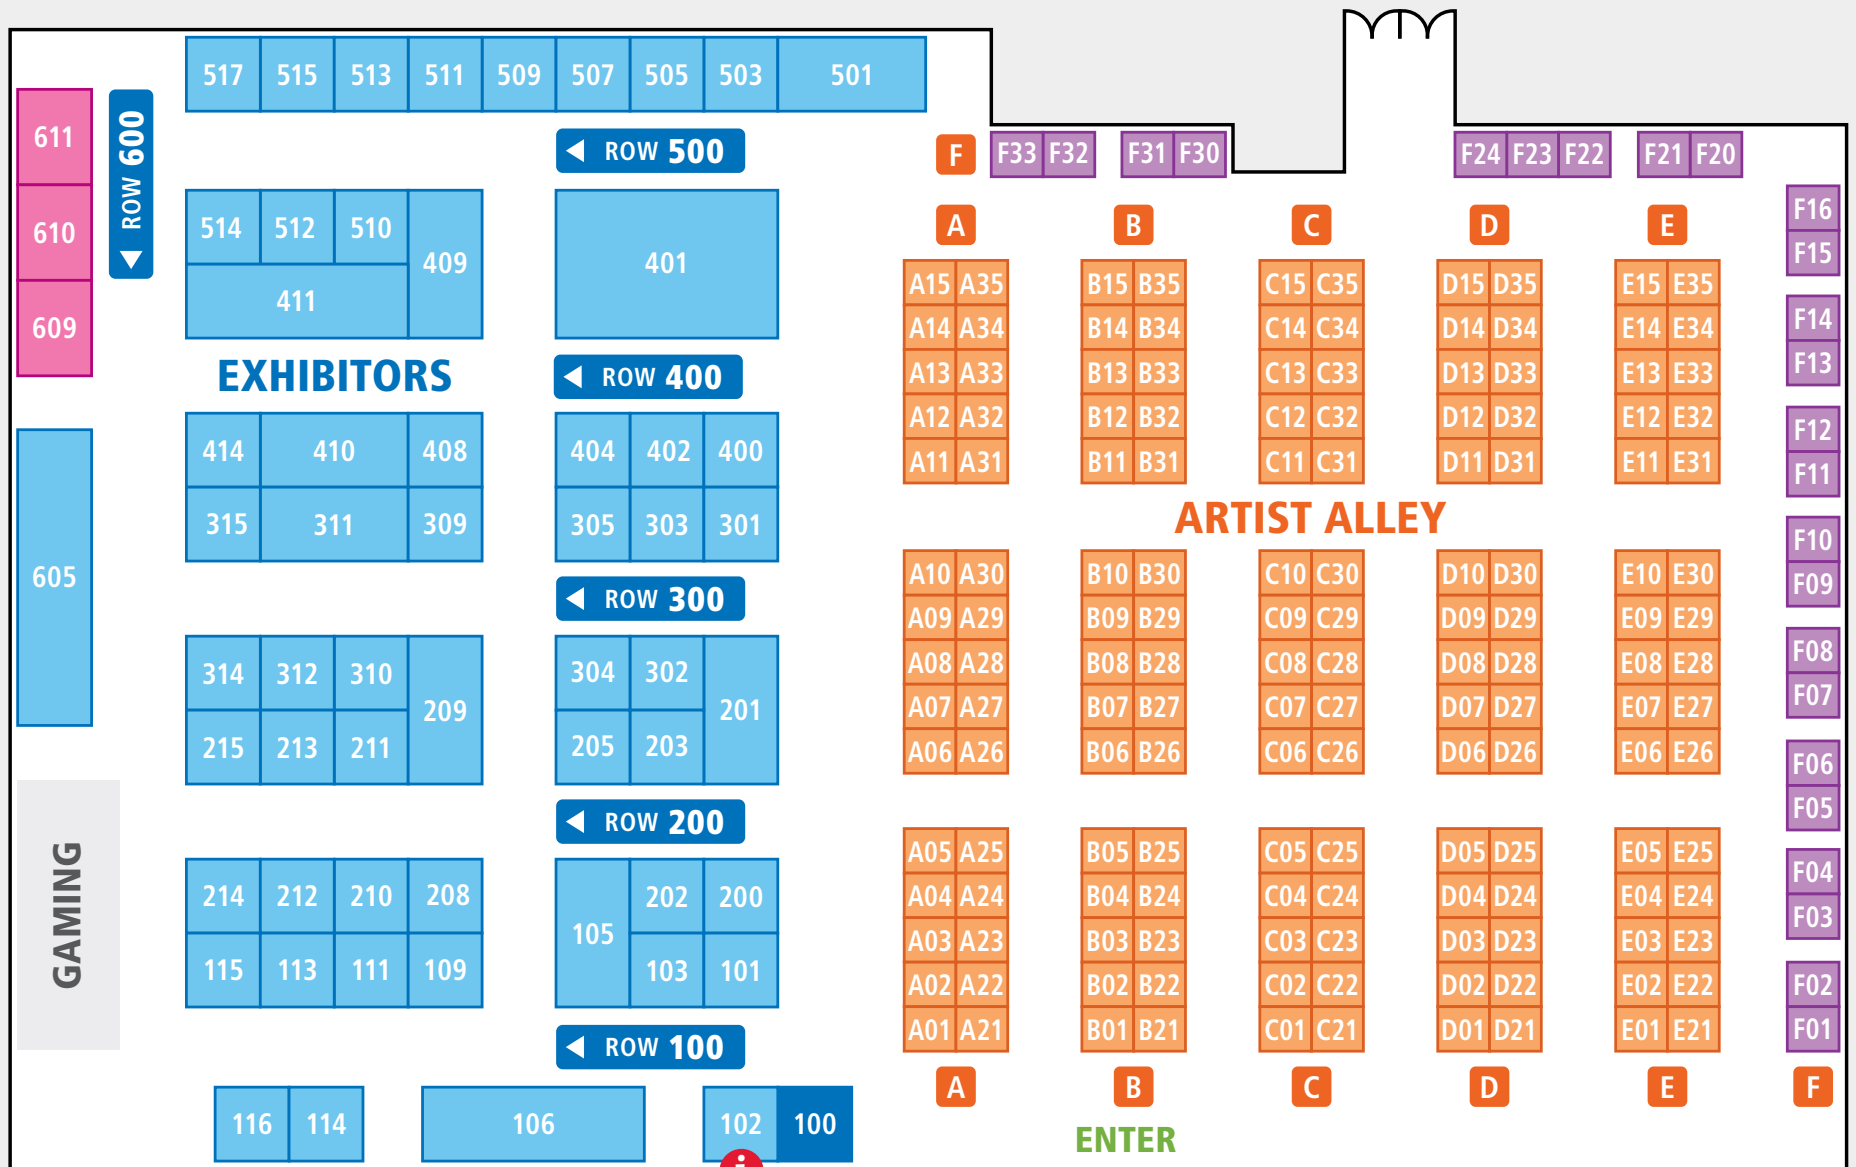

# COMIC CON SHOW FLOOR

ENTER

PANEL ROOMS →

**PROGRAMMING • GRAND BALLROOM • ROOM A + ROOM B**